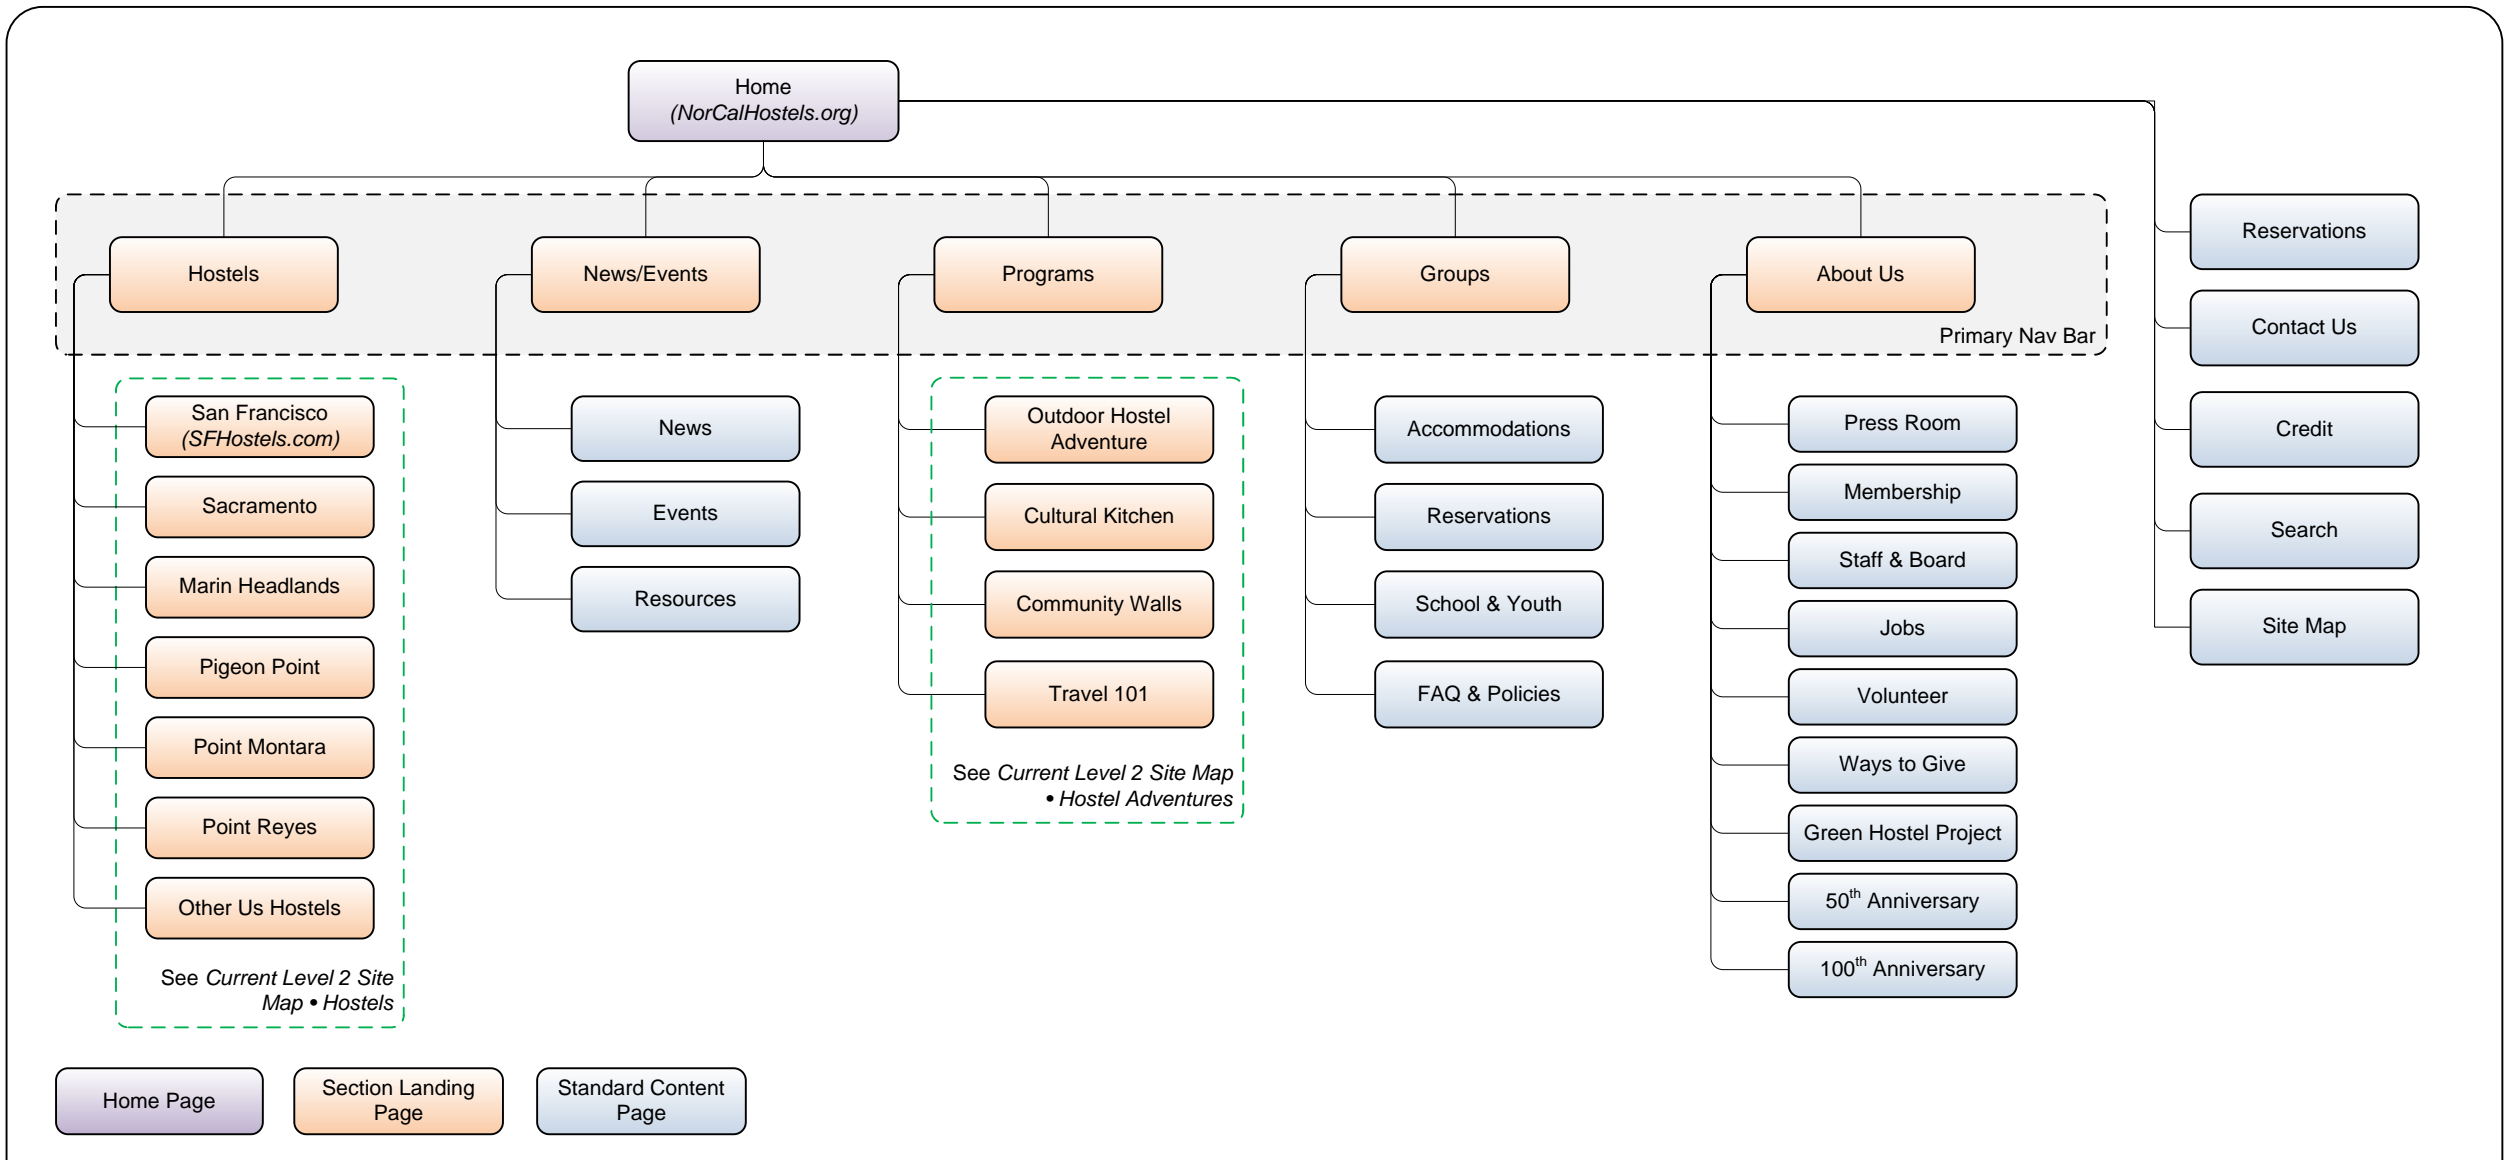

Notes:

1. The SFHostels.com home page remains, but the content on it changes. Primarily it exists to push the visitors to the 3 different SF Hostels silos. Some content, such as "Things to Do", or Resources, might be more applicable to San Francisco in General, so we will have to carefully consider what content still remains under this umbrella.
2. The 3 individual SF Hostel silos are accessible from the SFHostels.com home page as well as the NorCalHostels.org Hostels category.
3. The Hostel Photo Gallery is added as a navigation element under Features.
4. Day Trips, moves from the Hostel Activities page to its own page under Things to Do.
5. The Specials page moves from the main Nav and only exists when there are pricing specials for particular hostels. If no specials are available at a particular time, the page should not appear.
6. Resources moves from Groups to Things to Do

Hostelling International
 Drawing: New Level 2 Site Map • Hostels
 Round: 3
 Date: 9/8/2011

Home Page
Section Landing Page
Standard Content Page
Content Module (popup)
Moved Page
New Page

Home Page
Section Landing Page
Standard Content Page