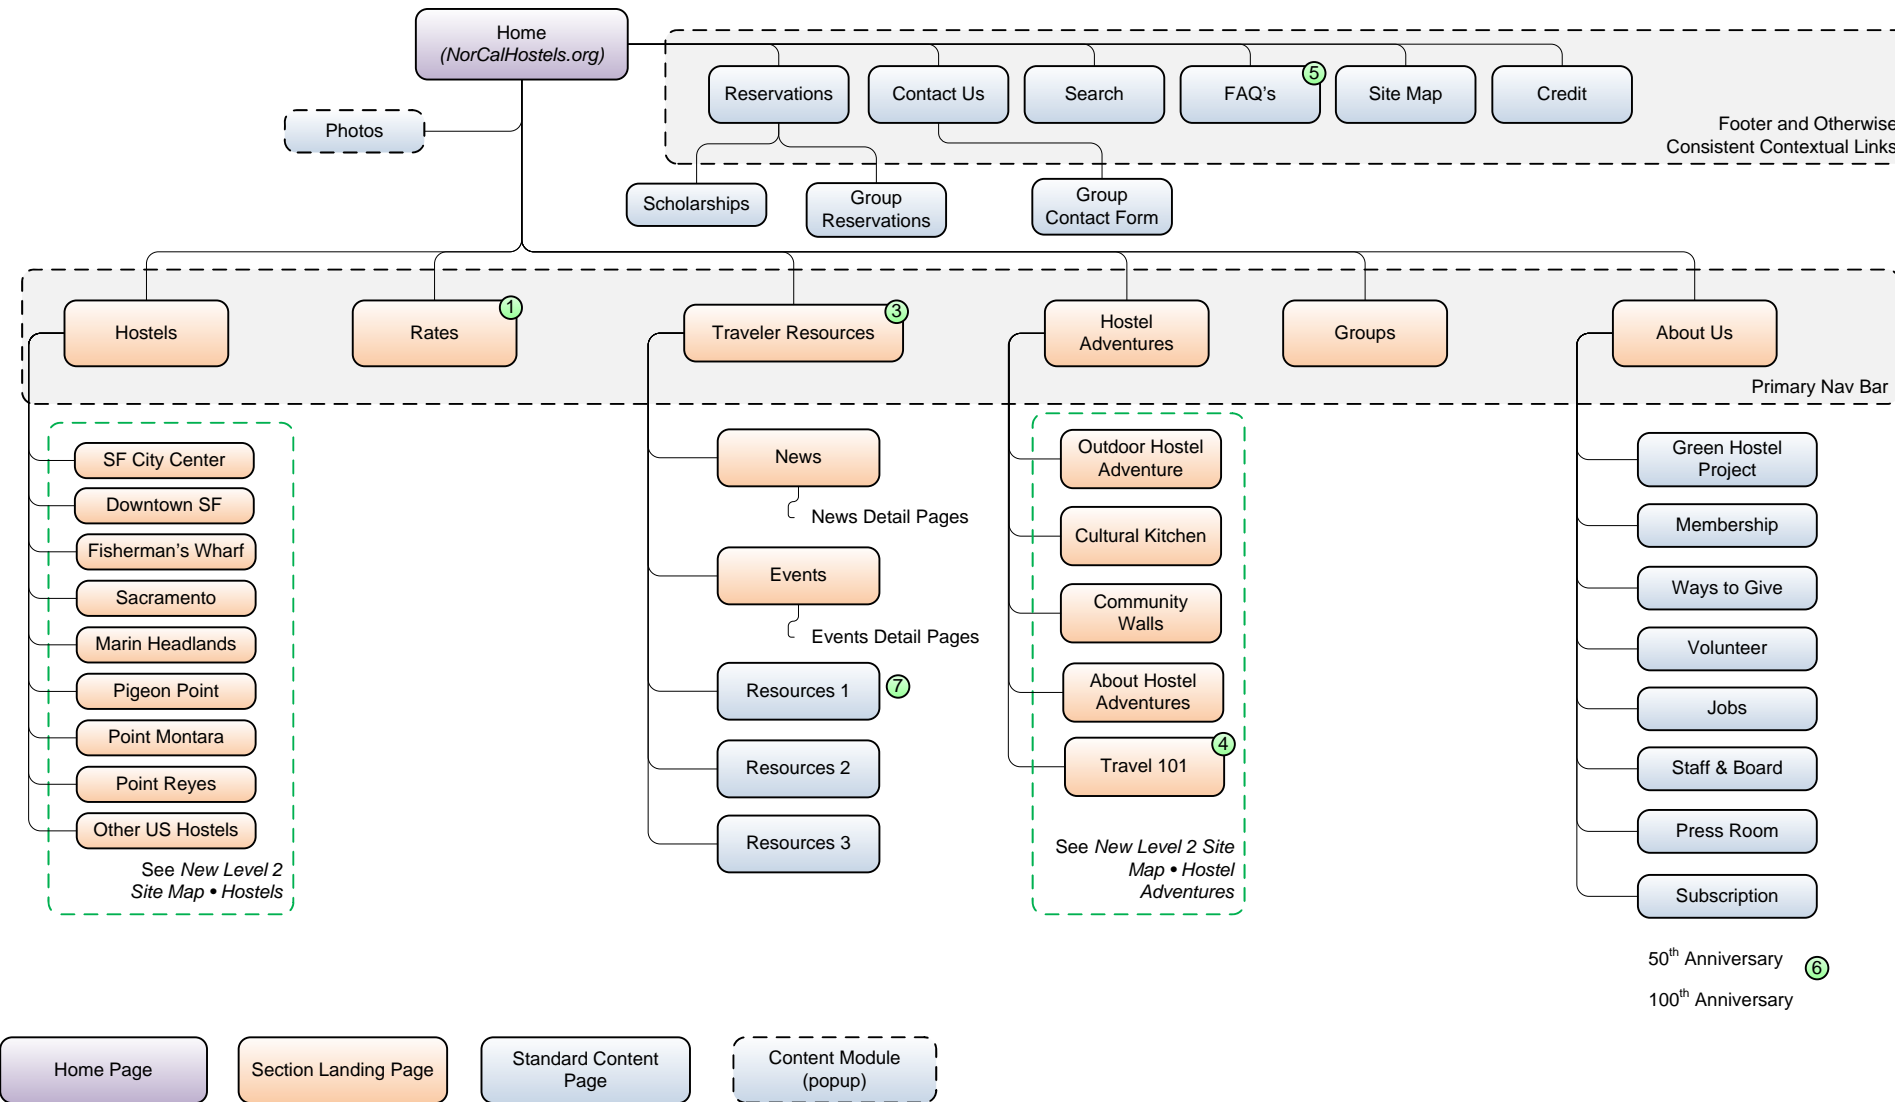

Hostelling International NorCalHostels.org and SFHostels.com Website Redesign Site Map

Created by: Brian Calder
September 8, 2011
Round 3

The contents of these pages are the Wireframe illustrations depict the distribution and organization of content and the functional interactions and navigation of the various pages and modules within the NorCalHostels.org and SFHostels.com websites.

Table Of Contents:

- New Site Map
- New Level 2 Site Map • Hostels
- New Level Site Map • Hostel Adventures
- Current Site Map
- Current Level 2 Site Map • Hostels
- Current Level 2 Site Map • Hostel Adventures

Notes:

1. A single Rates comparison page is added as a top-level page. Google Analytic reports indicated that the Rates pages were among the more popular, but more importantly, navigation to and from the individual rate pages was to and from other rates pages and Hostel pages, so it clear that visitors want to compare rates for the different hostels. For rate information specific to individual hostels, and not appropriate for a general comparison page, each hostel's individual Rates page is accessible in the content of this page.
3. News and Events is changed to a more applicable Resources-related name.
4. Travel 101 content is merged with Workshops and moved to this Resources category.
5. All FAQ's are merged into one page. This page can be broken into sections if necessary, but theoretically, FAQ information is really just content that should already be clearer elsewhere.
6. The Anniversary pages will continue to exist so that current inbound links will not appear broken, but the navigation will not include them. Text links to these pages may exist in yet-to-be-determined pages within the site.
7. The Resources page will likely be broken into multiple pages, but the actual content and specific page names are yet-to-determined.