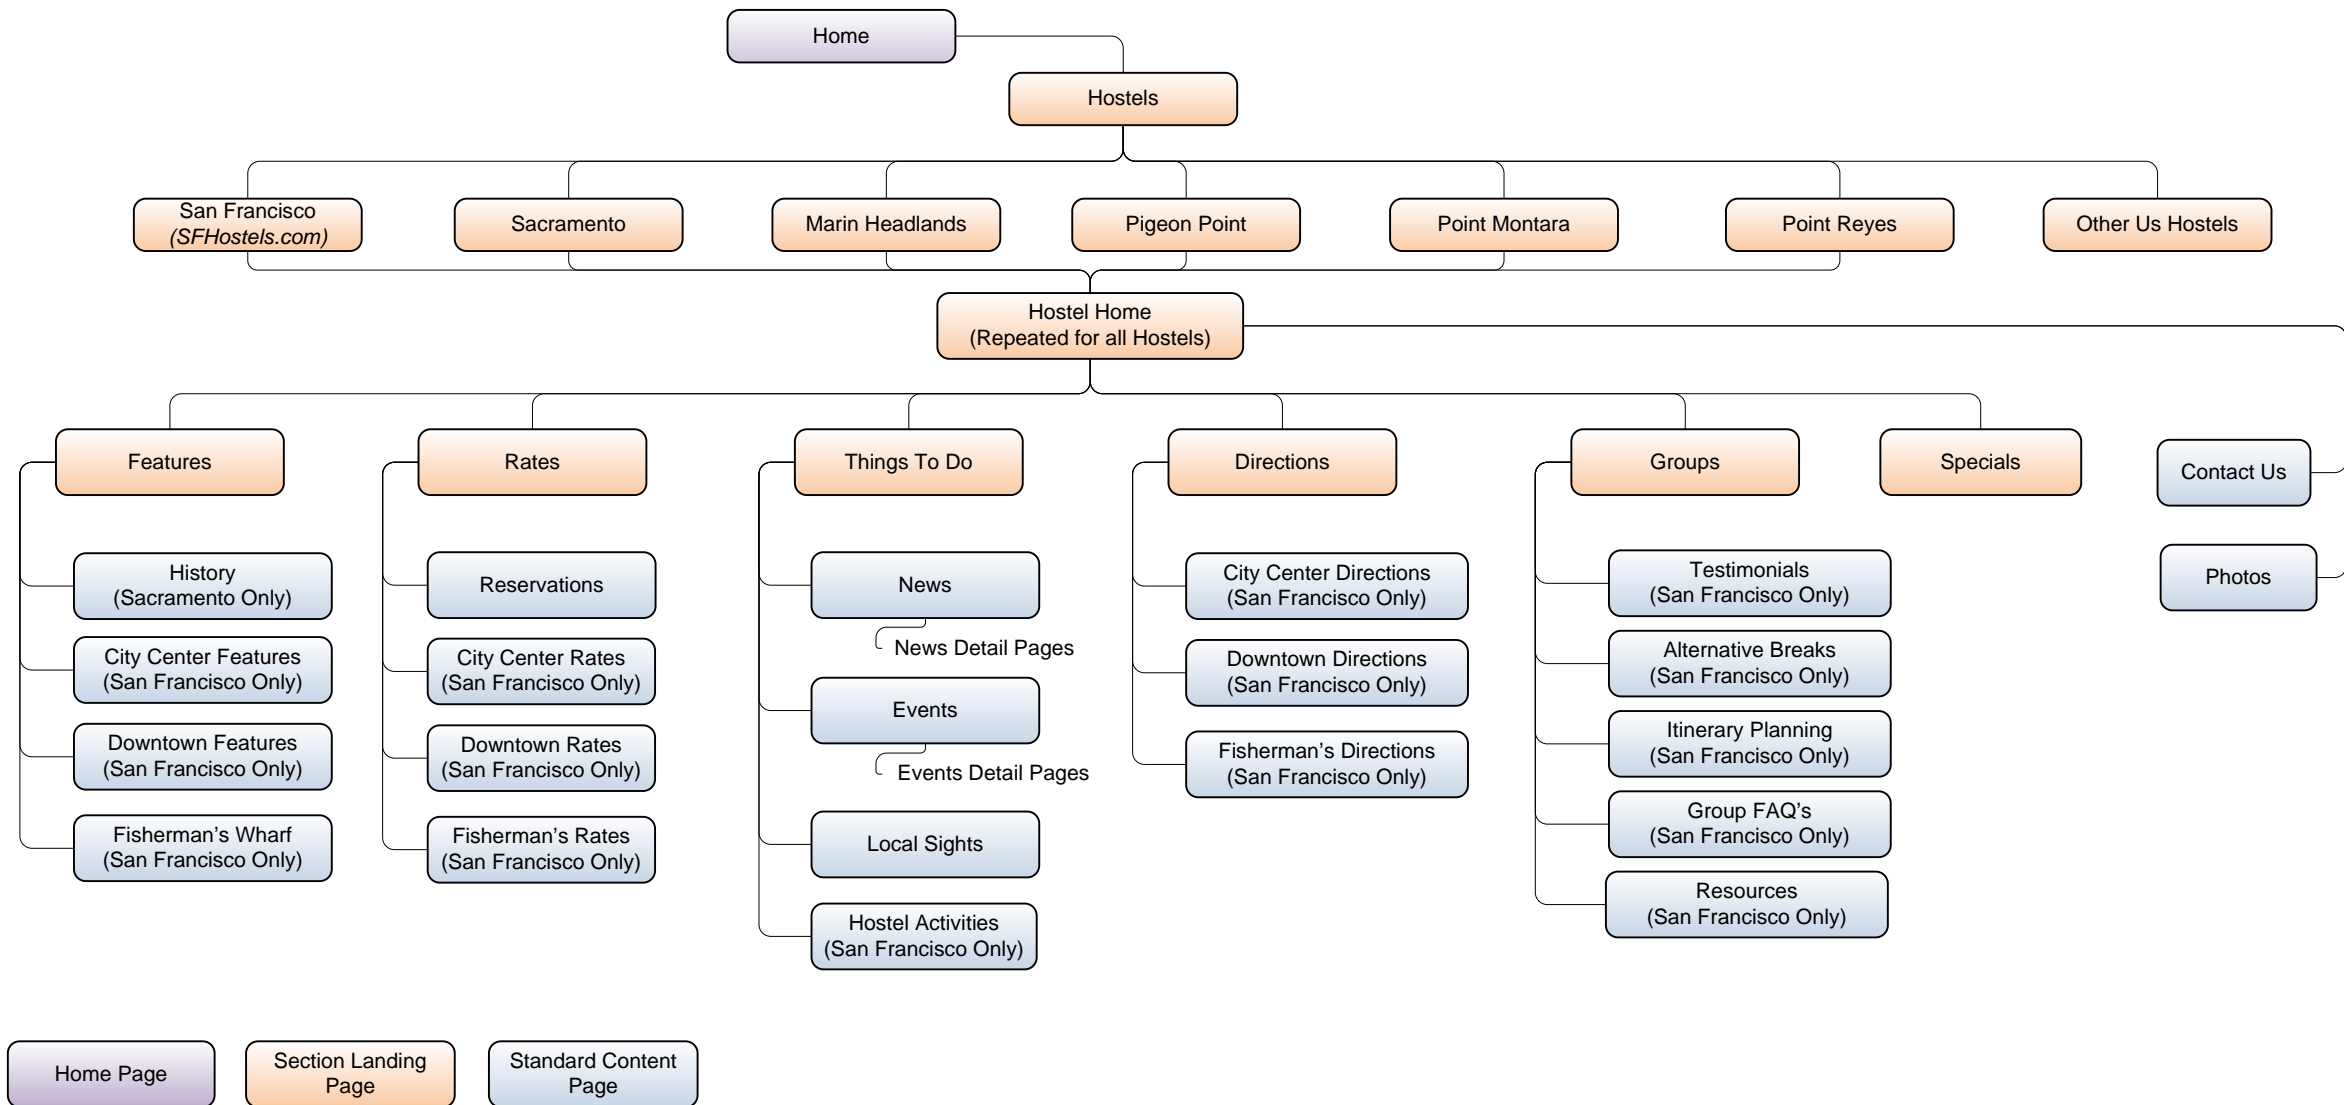

Notes:

1. The SFHostels.com home page remains, but the content on it changes. Primarily it exists to push the visitors to the 3 different SF Hostels silos. Some content, such as "Things to Do", or Resources, might be more applicable to San Francisco in General, so we will have to carefully consider what content still remains under this umbrella.
2. The 3 individual SF Hostel silos are accessible from the SFHostels.com home page as well as the NorCalHostels.org Hostels category.
3. The Hostel Photo Gallery is added as a navigation element under Features.
4. Day Trips, moves from the Hostel Activities page to its own page under Things to Do.
5. The Specials page moves from the main Nav and only exists when there are pricing specials for particular hostels. If no specials are available at a particular time, the page should not appear.
6. Resources moves from Groups to Things to Do

Hostelling International
 Drawing: New Level 2 Site Map • Hostels
 Round: 3
 Date: 9/8/2011

Home Page
Section Landing Page
Standard Content Page
Content Module (popup)
Moved Page
New Page

Home Page
Section Landing Page
Standard Content Page