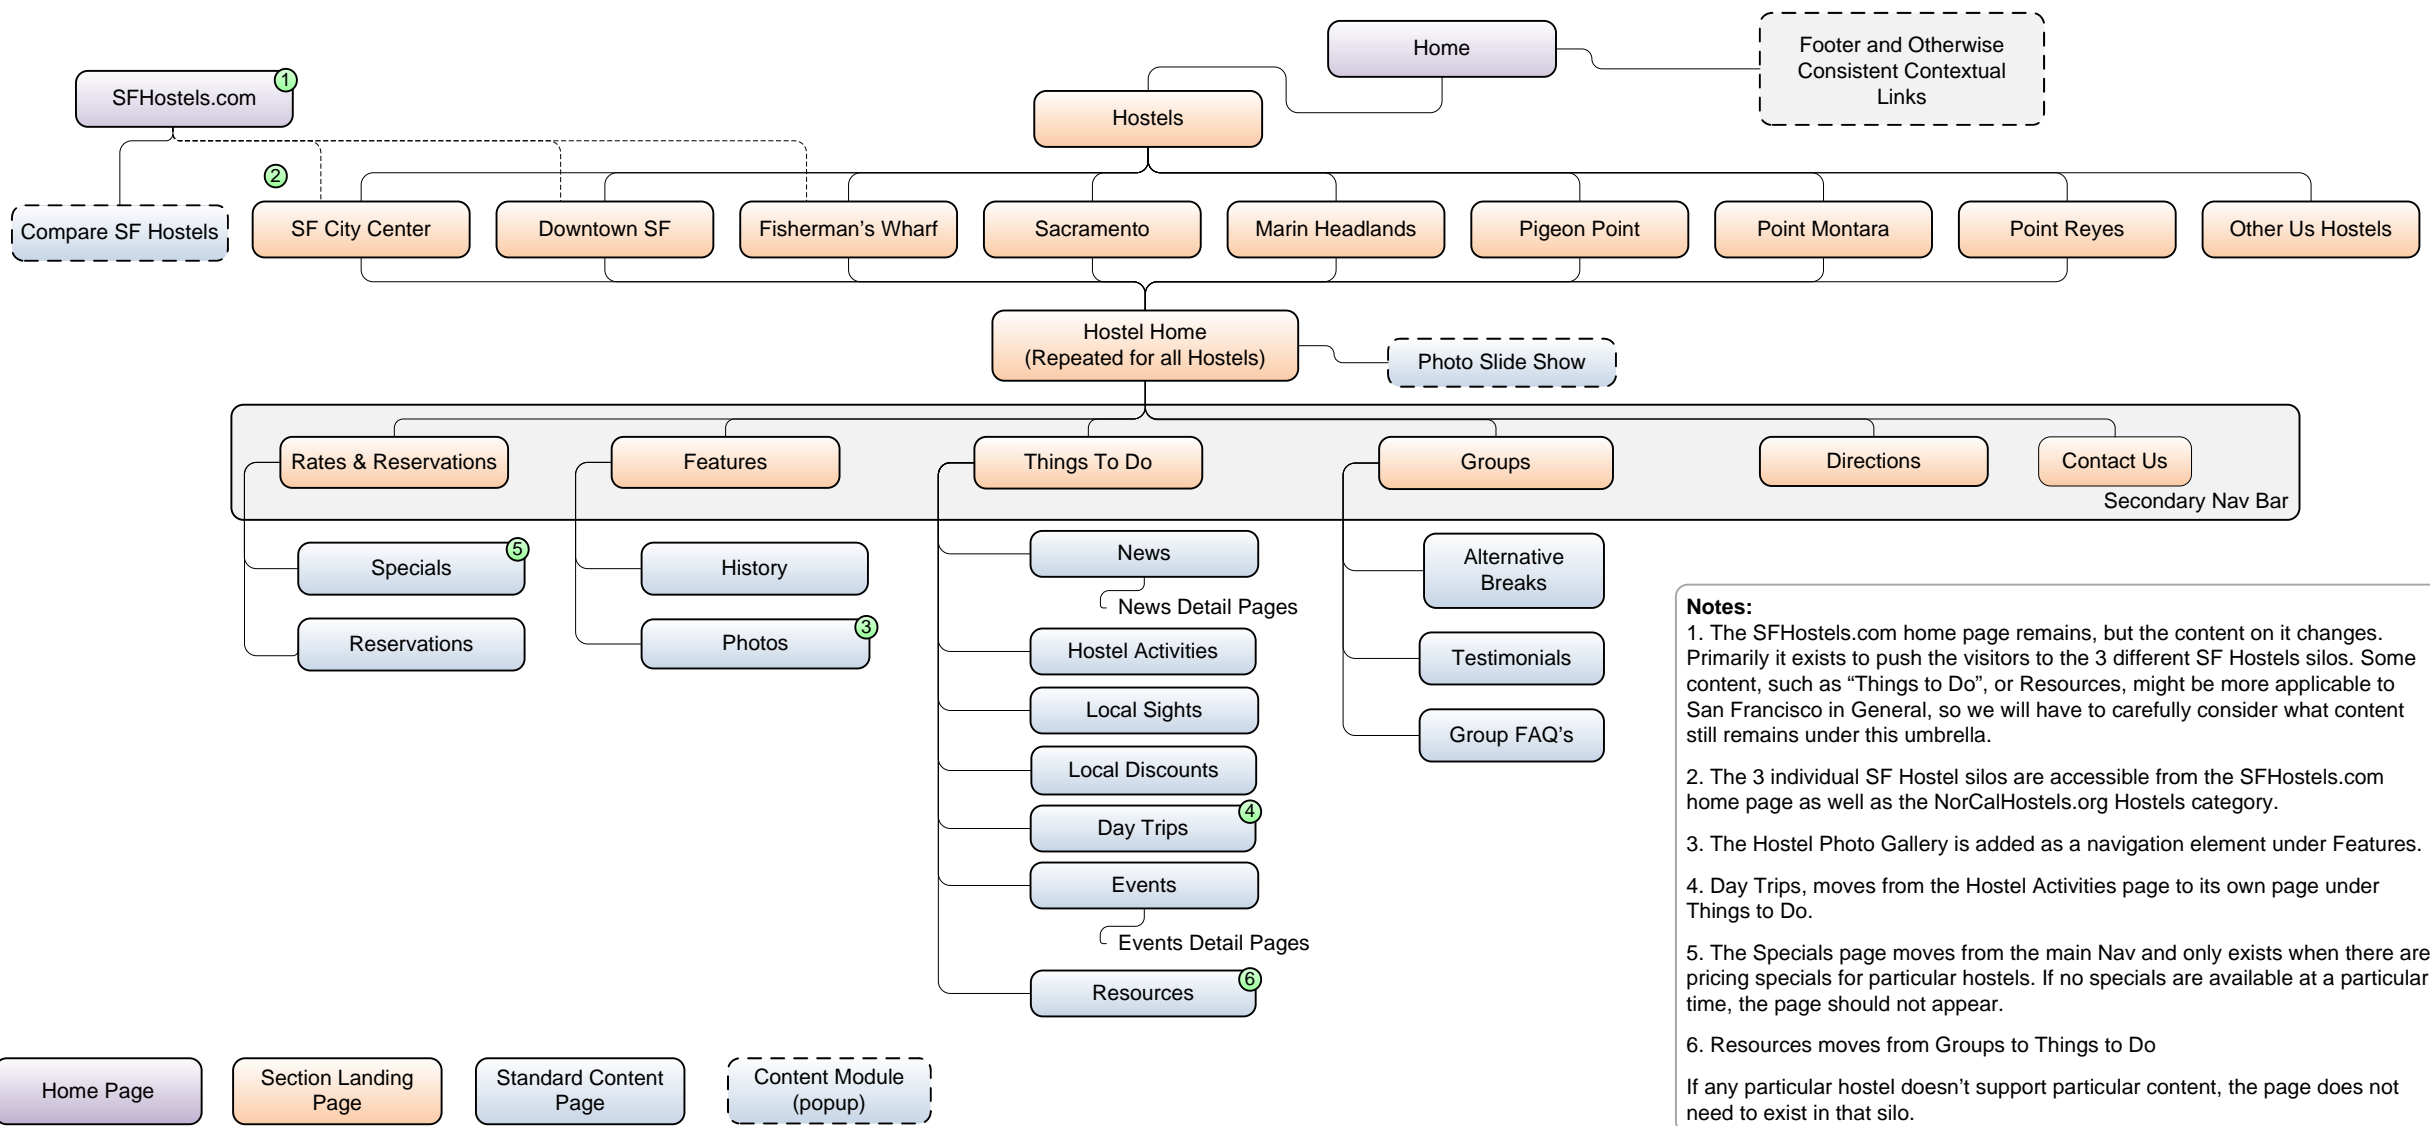

Notes:

1. The SFHostels.com home page remains, but the content on it changes. Primarily it exists to push the visitors to the 3 different SF Hostels silos. Some content, such as "Things to Do", or Resources, might be more applicable to San Francisco in General, so we will have to carefully consider what content still remains under this umbrella.
2. The 3 individual SF Hostel silos are accessible from the SFHostels.com home page as well as the NorCalHostels.org Hostels category.
3. The Hostel Photo Gallery is added as a navigation element under Features.
4. Day Trips, moves from the Hostel Activities page to its own page under Things to Do.
5. The Specials page moves from the main Nav and only exists when there are pricing specials for particular hostels. If no specials are available at a particular time, the page should not appear.
6. Resources moves from Groups to Things to Do

If any particular hostel doesn't support particular content, the page does not need to exist in that silo.

2703 7th Street, Mailbox 119
Berkeley, CA 94710
510 540 4800
cheri@consciouscreative.com • consciouscreative.com
All information on this document to be held confidential by both parties.

Hostelling International
Drawing: New Level 2 Site Map • Hostels
Round: 3
Date: 9/8/2011