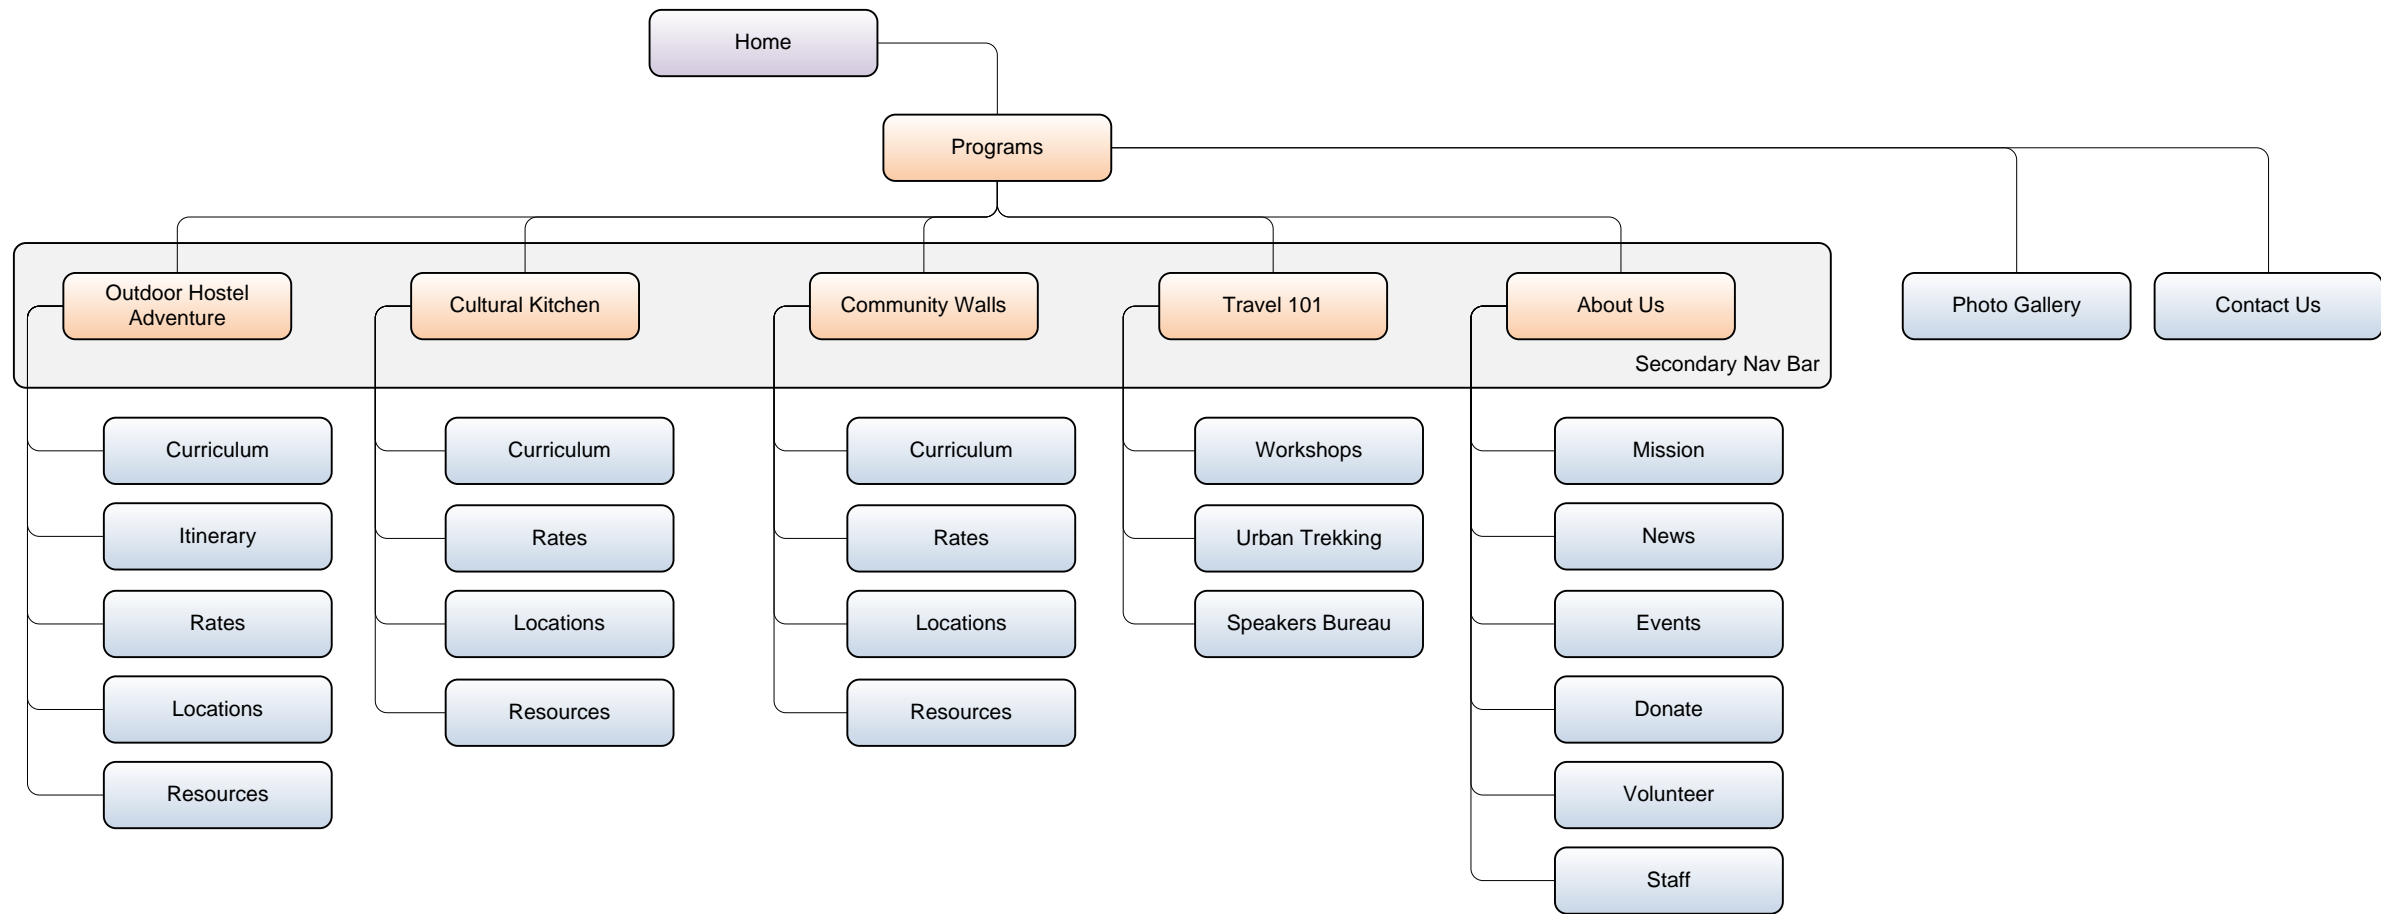

Notes:

1. The SFHostels.com home page remains, but the content on it changes. Primarily it exists to push the visitors to the 3 different SF Hostels silos. Some content, such as "Things to Do", or Resources, might be more applicable to San Francisco in General, so we will have to carefully consider what content still remains under this umbrella.
2. The 3 individual SF Hostel silos are accessible from the SFHostels.com home page as well as the NorCalHostels.org Hostels category.
3. The Hostel Photo Gallery is added as a navigation element under Features.
4. Day Trips, moves from the Hostel Activities page to its own page under Things to Do.
5. The Specials page moves from the main Nav and only exists when there are pricing specials for particular hostels. If no specials are available at a particular time, the page should not appear.
6. Resources moves from Groups to Things to Do

If any particular hostel doesn't support particular content, the page does not need to exist in that silo.

2703 7th Street, Mailbox 119
 Berkeley, CA 94710
 510 540 4800
 cheri@consciouscreative.com • consciouscreative.com
 All information on this document to be held confidential by both parties.

Hostelling International
 Drawing: New Level 2 Site Map • Hostels
 Round: 3
 Date: 9/8/2011

Home Page
Section Landing Page
Standard Content Page
Content Module (popup)
Moved Page
New Page

Home Page
Section Landing Page
Standard Content Page