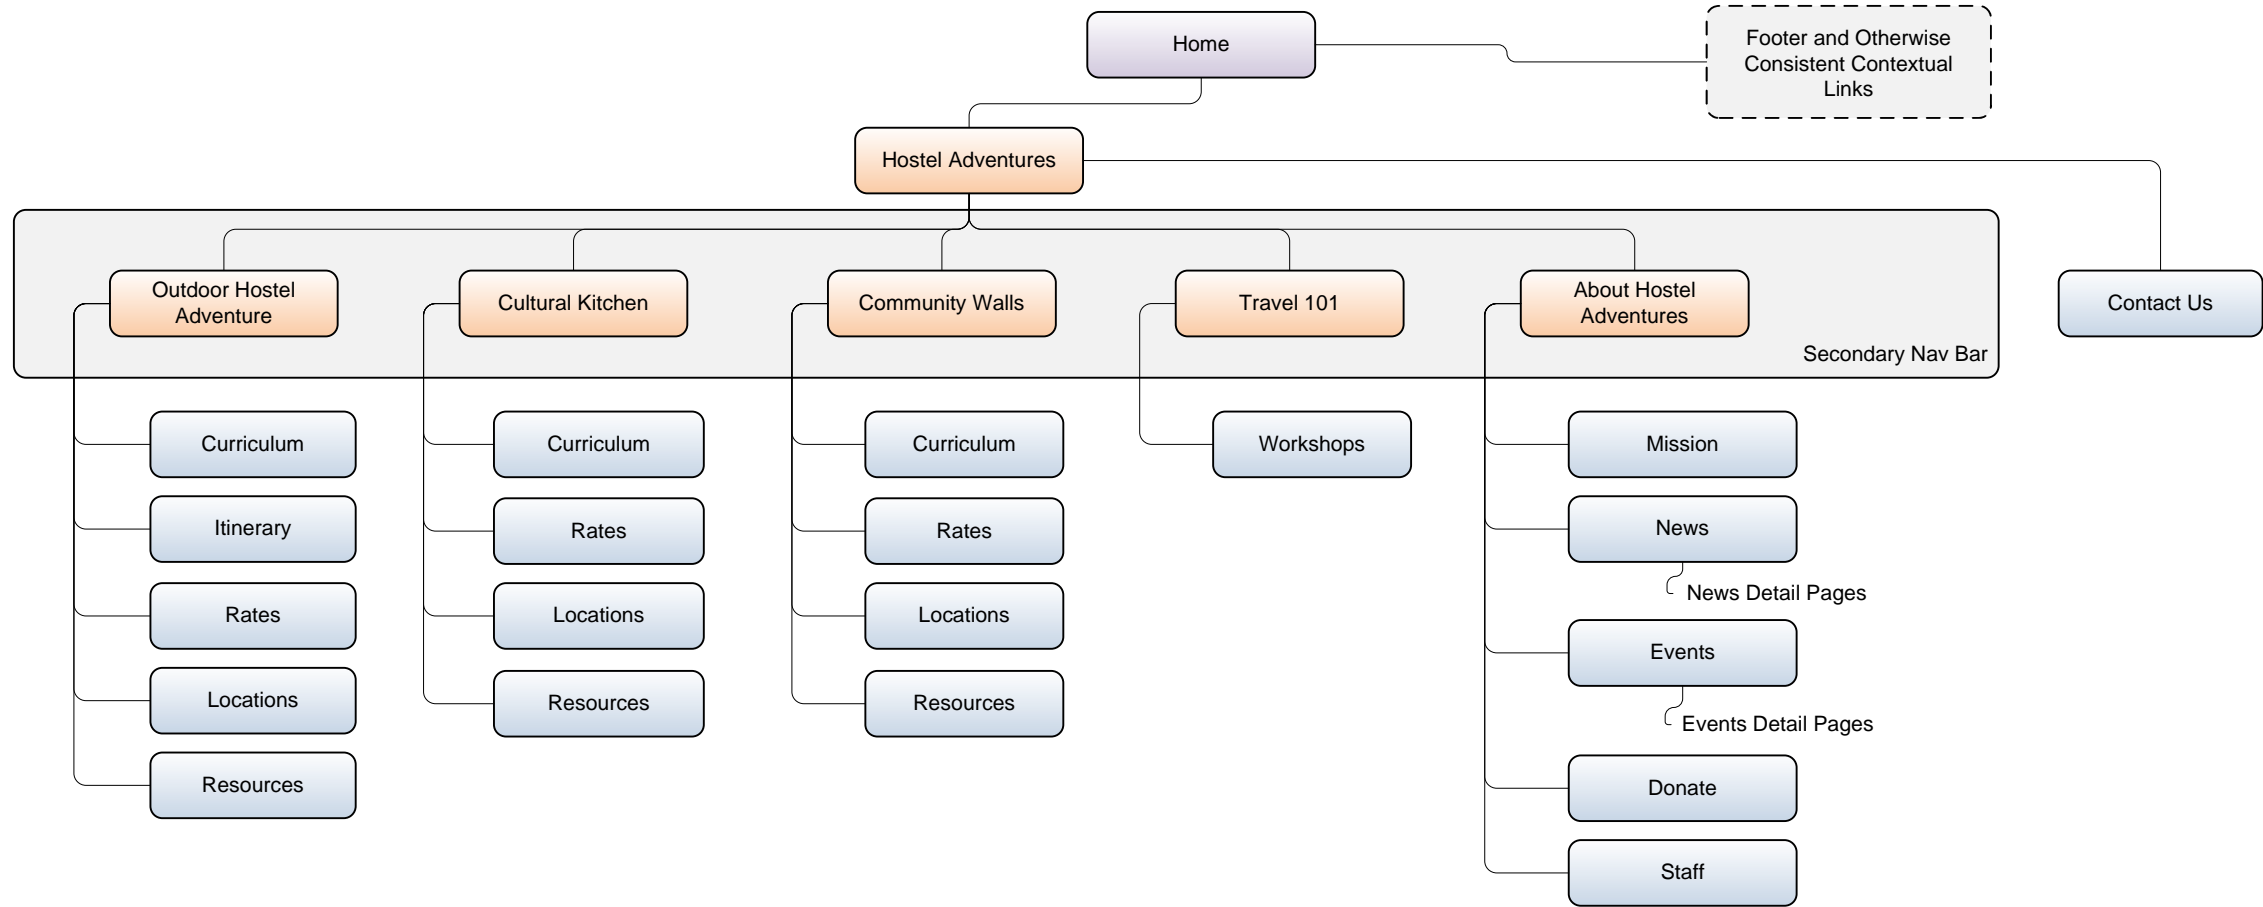

Home Page
Section Landing Page
Standard Content Page
Content Module (popup)
Moved Page
New Page